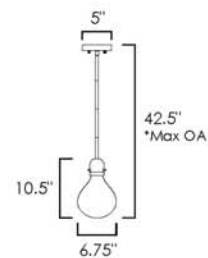

NAPA • SM23452

1 x 4.5W LED 3000K (integrated)
6.75"W x 10.5"H x 6.75"L
Canopy: 5"W x 1"H, 42.5" Max OA
CRI 80+, 420 lm

Available in Blacksmith with Merlot tinted glass (MLBS)
Blacksmith with Clear glass (CLBS)