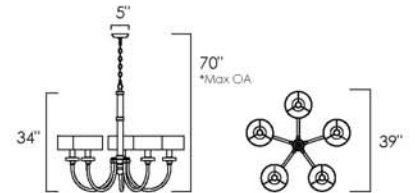

MANHATTAN • SM23755

5 x 60W Max E26 Incandescent
39"W x 34"H x 34.5"L
Canopy: 5"W x 1"H, 70" Max OA

Available in Polished Silver with Black Tie Shade (BTPS)