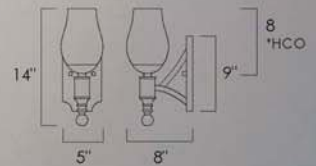

MIRABELLE • SM23971

60W Incandescent E12
5"W x 14"H x 8"E
BP: 2.5"W x 4"H, 8" HCO

Available in Silver Gold (MGSJ)