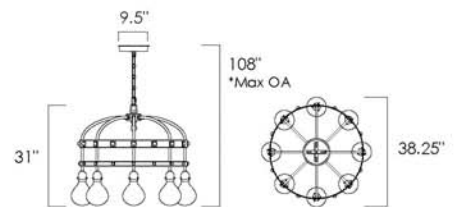

NAPA • SM23458

8 x 4.5W LED 3000K (integrated)
38.25"W x 31"H x 38.25"L
Canopy: 9.5"W x 1.75"H, 108" Max OA
CRI 80+, 2520 lm

Available in Blacksmith with Merlot tinted glass (MLBS)
Blacksmith with Clear glass (CLBS)