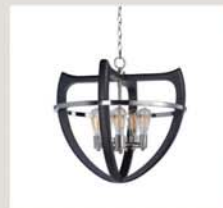

CRESCENDO
PG. 19