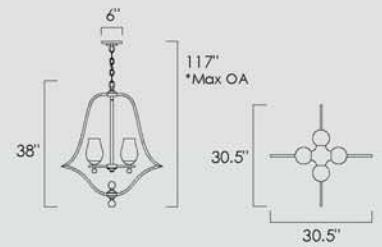

MIRABELLE • SM23973

4 x 60W Incandescent E12
30.5"W x 38"H x 30.5"L
Canopy: 6"W x 0.75"H, 117" Max OA

Available in Silver Gold (MGSG)