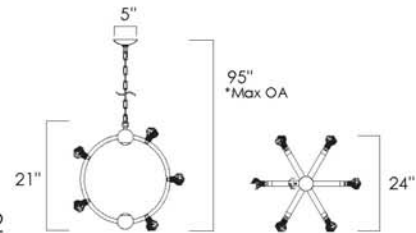

NORMA JEANE • SM23772

15 x 34.5W LED G9 3500K (included)
24"W x 21"H x 24"L
Canopy: 5"W x 1"H, 95" Max OA
CRI 90+, 2850 lm

Available in Satin Brass (BCSBR)