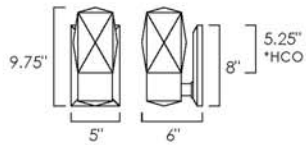

EMPIRE • SM23641

8W LED PCB 3000K (integrated)
5"W x 9.75"H x 6"E
BP: 4.75"W x 8"H, 5.25" HCO
CRI 80+, 630 lm

Available in French Gold (BCFG)
Polished Nickel (BCPN)