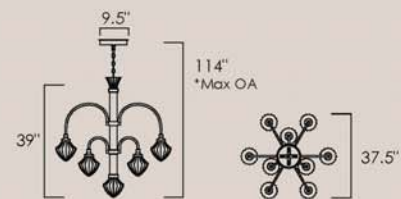

WILSHIRE • SM23436

10 x 4.5W LED 3000K (integrated)
37.5"W x 39"H x 37.5"L
C: 9.5"W x 1.75"H, 114" Max OA
CRI 80+, 3150 lm

Available in Argent (TGAG)