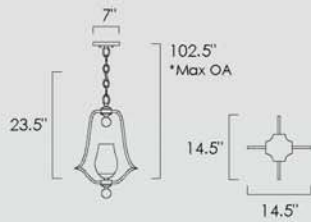

MIRABELLE • SM23979

60W Incandescent E12
14.5"W x 23.5"H x 14.5"L
Canopy: 6"W x 0.75"H, 102.5" Max OA

Available in Silver Gold (MGSG)