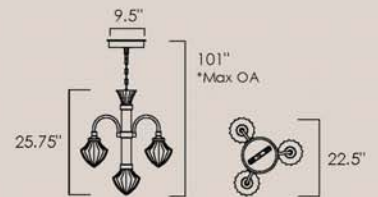

WILSHIRE • SM23434

4 x 5W LED PCB 3000K (integrated)
22.5"W x 25.75"H x 22.5"L
Canopy: 9.5"W x 1.75"H, 101" Max OA
CRI 80+, 1260 lm

Available in Argent (TGAG)