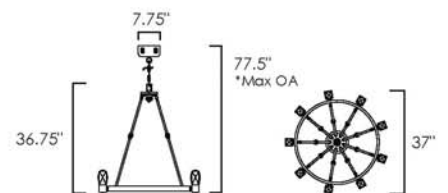

EMPIRE • SM23648

18 x 4.5W LED PCB 3000K (integrated)
37"W x 36.75"H x 37"L
Canopy: 7.75"W x 4"H, 77.5" Max OA
CRI 80+, 5670 lm

Available in Polished Nickel (BCPN)