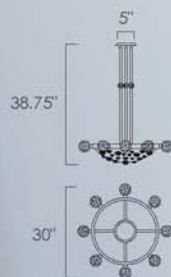

COSMO

Away from the city lights and under the starry skies, Cosmo recalls the vast universe above. A Polished Silver ring houses large celestial spheres with LED G9 bulbs. An inverted Polished Silver bowl uses cut outs to reveal the twinkle of illuminated bubble glass balls.

COSMO • SM23743

12 x 2.9W LED G9 3500K (included)
30"W x 38.75"H x 30"L
Canopy: 5"W x 1"H, 38.75" Max OA
CRI 80+, 2100 lm

Available in Polished Silver (BGPS)