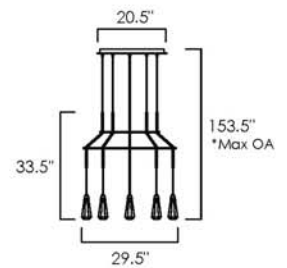

10 CARAT • SM23785

10 x 2.5W LED PCB 3000K (integrated)
29.5"W x 33.5"H x 29.5"L
Canopy: 20.5"W x 1"H, 153.5" Max OA
CRI 80+, 1750 lm

Available in Satin Nickel with Satin Brass (BCSNSBR)