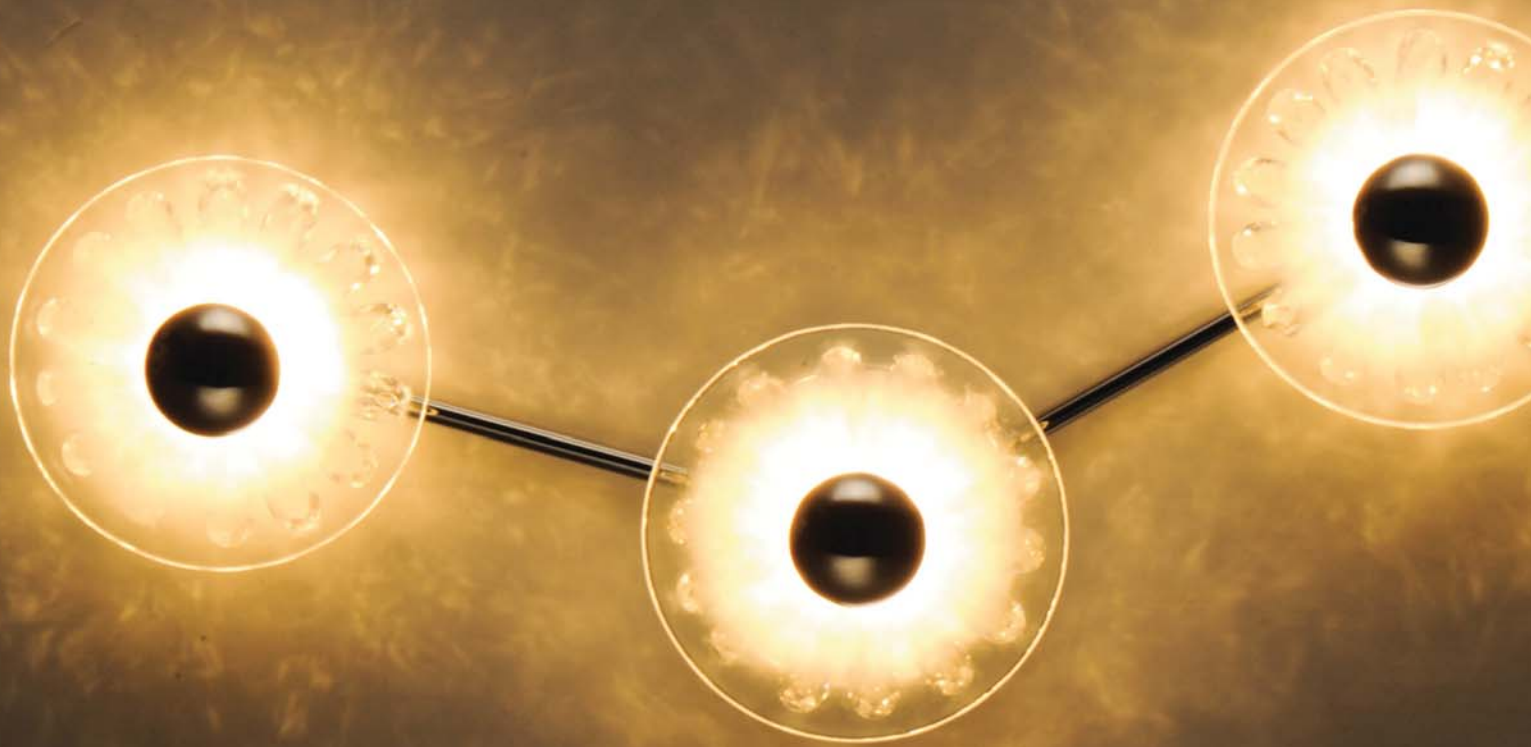

A close-up photograph of a watch movement. The image features a prominent golden rotor with concentric ridges on the left side, partially obscured by dark, textured metal plates. The lighting is dramatic, highlighting the metallic surfaces and creating deep shadows.

# PEONY

An organic cascading design, the Peony series is constructed of a freeform structure with figurative blossoms in a dazzling display of crystal. Two hand blown dishes, cloudy at their center, encase an array of crystal that span radially across a reveal in the glasses. The energy efficient LED lights illuminate the bulbous flower forms, reflecting off the crystals creating an iridescent lighting effect.

# WALDORF

The time honored waterfall crystal pendant is reimagined with innovative LED technology. Suspended by swooping curves of Polished Chrome dangle hundreds of hand-crafted Piastra style glass that are illuminated by recessed LED lighting, bringing life and brightness to every individual glass. This finest execution of a classic is immediately realized when you see this pendant.