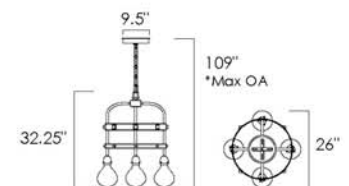

4 x 4.5W LED 3000K (integrated)
26"W x 32.25"H x 26" L
Canopy: 9.5"W x 1.75"H, 109" Max OA
CRI 80+, 1260 lm

Available in Blacksmith with Merlot tinted glass (MLBS)
Blacksmith with Clear glass (CLBS)