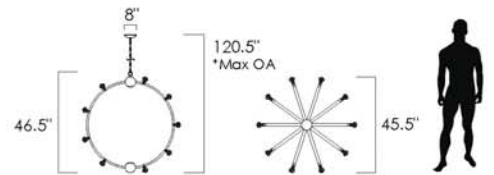

Available in Satin Brass (BCSBR)

NORMA JEANE • SM23774

28 x 64.4W LED G9 3500K (included)  
30.75"W x 29.75"H x 30.75"L  
Canopy: 5.75"W x 1.5"H, 103.75" Max OA  
CRI 90+, 5320 lm

Available in Satin Brass (BCSBR)