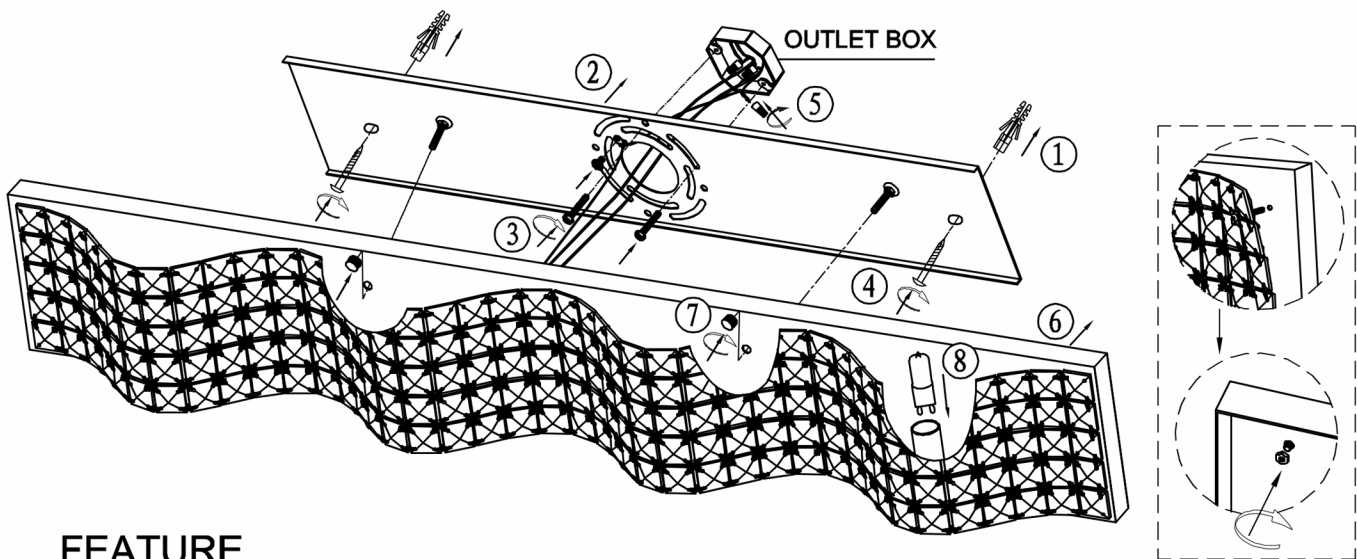

# STUDIO•M

SM254278

Please consult your electrician for hanging fixture and wiring.

## INSTALLATION INSTRUCTION

Item No.: E24278-20PC