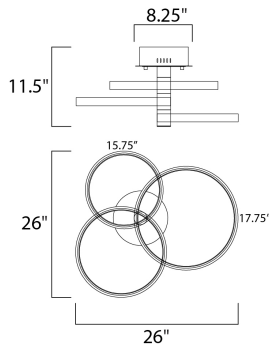

PRODUCT DESCRIPTION

Rings of various sizes finished in Black are supported from a column of soft Gold. This European classic is a soft contemporary design which works in today's home decor.