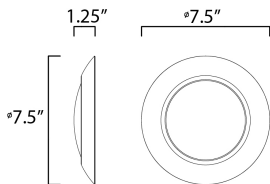

PRODUCT DESCRIPTION

This very compact LED flush mount directly installs on any 4" junction box and gives the look of a recessed trim. Constructed of Die Cast Aluminum, the Diverse luminaire is dimmable and approved for wet or damp locations so it can be used in virtually any ceiling application, including showers.

MEASUREMENTS

DIMENSION : 7.5" L x 7.5" W x 1.25" H
 HANGING WEIGHT : 0.5 lb

LAMPING

INPUT VOLTAGE : 120V
 LUMENS : 1,350 Rated (1,000 Del.)
 BULB : 15W LED PCB Integrated , 15W Total
 BULB INCLUDED : (Integrated)
 DIMMABLE : ELV or Triac CL
 CRI : 90 CRI
 COLOR_TEMP : 3000K