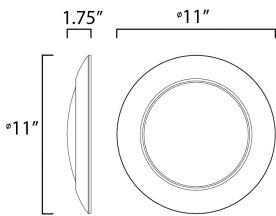

PRODUCT DESCRIPTION

This very compact LED flush mount directly installs on any 4" junction box and gives the look of a recessed trim. Constructed of Die Cast Aluminum, the Diverse luminaire is dimmable and approved for wet or damp locations so it can be used in virtually any ceiling application, including showers.

MEASUREMENTS

DIMENSION : 11" L x 11" W x 1.75" H
 HANGING WEIGHT : 1.24 lb

LAMPING

INPUT VOLTAGE : 120V
 LUMENS : 1,800 Rated (1,500 Del.)
 BULB : 20W LED PCB Integrated , 20W Total
 BULB INCLUDED : (Integrated)
 DIMMABLE : ELV or Triac CL
 CRI : 90 CRI
 COLOR_TEMP : 3000K