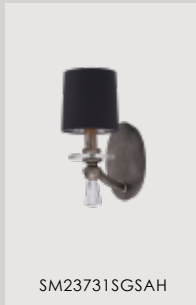

SM23735SDBRG

Inspired by the arches of 12th Century Bridges

Hand applied & antiqued Gold and Silver Leaf • Finishes include: Brushed Gold with Sedona Shades & Silver Ash with Storm Grey Shade • Shades of silk blend with iconic Metallic Patterned liners • Custom crystal accents, tinted ambers for Brushed Gold finish

SM23731SGSAH