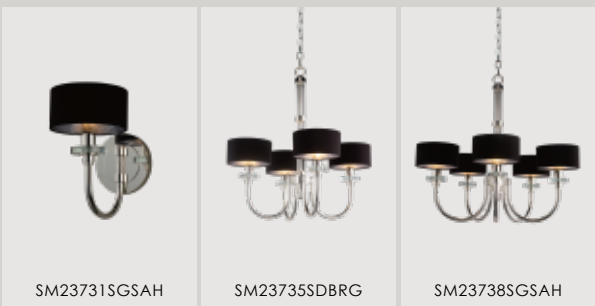

SM23761BTPS

SM23766BTPS

MANHATTAN

Timeless chandelier elegantly stripped down

Finished in Polished Silver • Iconic Black Tie shades with Silver Metallic Patterned liner • Thick Clear glass fonts • Thick gauge ovalar chain links