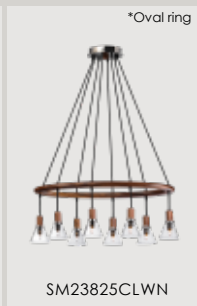

SM23336CLRT

SM23338MTAR

SCAN

A modern expression of natural material

Stained Walnut wood with Polished Nickel accents • Clear conical glass suspended by a Black Rayon cord

MIRABELLE

A refreshing look inspired by colonial America