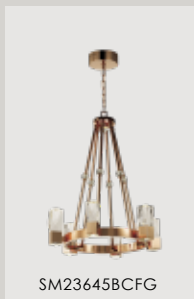

EMPIRE

Like the cityscapes of a prosperous Metropolitan

Brass, steel and wood transformed • Luxurious Wenge finished wood • 3000K LED integrated

SM23640BCFG

SM23641BCPC

SM23645BCFG

SM23648BCPC

*BCPC finish only

10 CARAT

The Formless Function: The Deconstructed Chandelier

Illuminated by recessed LED • Jewel-like crystal is supported by the machined Aluminum tapered to match the facets of the crystal • Satin Brass wire-way and canopy • Black Rayon Electrical Cord • 3000K LED integrated