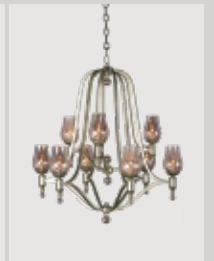

Hand painted Golden Silver finish on Silver Leaf • Silvered mercury glass in traditional gas lantern bell shape • Mercury glass ornaments • Unique canopy

SM23971MGSG

SM23979MGSG

SM23973MGSG

SM23975MGSG

SM23977MGSG

EMPIRE

Like the cityscapes of a prosperous Metropolitan

Brass, steel and wood transformed • Luxurious Wenge finished wood • 3000K LED integrated

SM23640BCFG

SM23641BCPC

SM23645BCFG

SM23648BCPC

*BCPC finish only