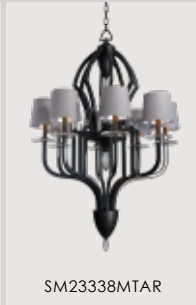

SM23336CLRT

SM23338MTAR