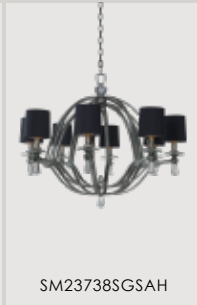

SM23735SDBRG

SM23738SGSAH

HERMITAGE