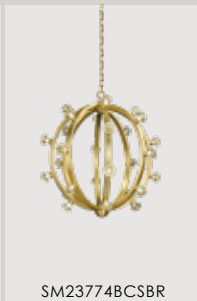

SM23772BCSBR

SM23776BCSBR

SM23774BCSBR