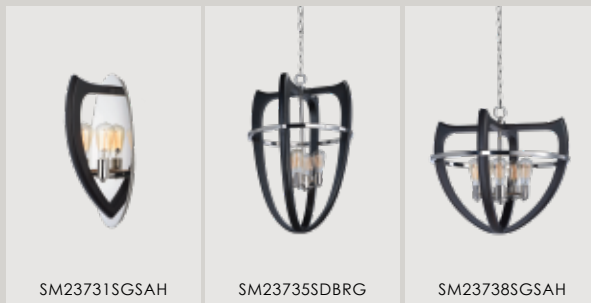

SM23781BCSNSBR

SM23783BCSNSBR

SM23785BCSNSBR

SM23787BCSNSBR

NAPA

In the Spirit of commercial wine racking

Heavy steel finished Blacksmith Steel • Accented in Clear or Merlot tinted glass •
Bottle-like glass in Clear or Merlot • Recessed 3000K LED

SM23451CLBS

SM23452CLBS

SM23454MLBS

SM23456MLBS

SM23458MLBS

CRESCENDO

The peak of woodworking

Meticulously crafted solid wood cage • Luxurious Wenge finish with Polished Nickel metalwork • Pair with Vintage LED or Carbon Edison bulbs to complete the look

SM23731SGSAH

SM23735SDBRG

SM23738SGSAH

JEFFERSON

Simple geometries to update a classic

Iconic Black Tie shades with Silver Metallic Patterned liner • Finished in Polished Silver • Rectangular chain links • Casted stirrup detail on lamp