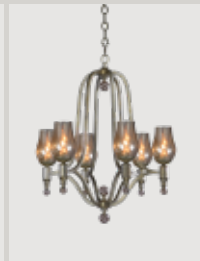

SM23834SL

OLYMPUS

Reviving the glamour of Art Deco

Inside Frosted glass softly diffuses light • Warm French Gold finish

SM23465IFFG

WILSHIRE

The Fountain Frame chandelier that puts on the Ritz

Classic Art Deco Fountain frame • Fluted teardrop glass textured on the inside and Topaz tinted to diffuse LED light • Hand applied Argent finish • 3000K LED integrated

Hand painted Golden Silver finish on Silver Leaf • Silvered mercury glass in traditional gas lantern bell shape • Mercury glass ornaments • Unique canopy

SM23971MGSG

SM23979MGSG

SM23973MGSG

SM23975MGSG

SM23977MGSG

EMPIRE

Like the cityscapes of a prosperous Metropolitan

Brass, steel and wood transformed • Luxurious Wenge finished wood • 3000K LED integrated

SM23640BCFG

SM23641BCPC

SM23645BCFG

SM23648BCPC

*BCPC finish only

10 CARAT

The Formless Function: The Deconstructed Chandelier

Illuminated by recessed LED • Jewel-like crystal is supported by the machined Aluminum tapered to match the facets of the crystal • Satin Brass wire-way and canopy • Black Rayon Electrical Cord • 3000K LED integrated