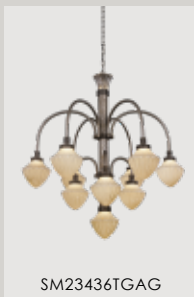

SM23434TGAG

SM23438TGAG

SM23436TGAG