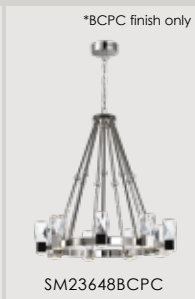

EMPIRE

Like the cityscapes of a prosperous Metropolitan

Brass, steel and wood transformed • Luxurious Wenge finished wood • 3000K LED integrated

SM23640BCFG

SM23641BCPC

SM23645BCFG

SM23648BCPC

*BCPC finish only

10 CARAT

The Formless Function: The Deconstructed Chandelier

Illuminated by recessed LED • Jewel-like crystal is supported by the machined Aluminum tapered to match the facets of the crystal • Satin Brass wire-way and canopy • Black Rayon Electrical Cord • 3000K LED integrated