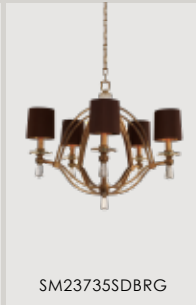

SM23731SGSAH

SM23735SDBRG

SM23738SGSAH

HERMITAGE

In the vein of decor

Classic French frame with rolled edges & mirrored inlays • Finishes include: Russet with Rose Gold inlays or Anthracite with Silver mirror inlays • Coordinating shades: Cappuccino Luxe with Bronze Metallic Pattern liner & Tweed with Silver Metallic Pattern liner • Glass fonts & accents to match the finish, tinted Cognac for Russet finish