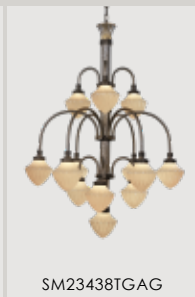

SM23834SL

OLYMPUS

Reviving the glamour of Art Deco

Inside Frosted glass softly diffuses light • Warm French Gold finish

SM23465IFFG

WILSHIRE

The Fountain Frame chandelier that puts on the Ritz

Classic Art Deco Fountain frame • Fluted teardrop glass textured on the inside and Topaz tinted to diffuse LED light • Hand applied Argent finish • 3000K LED integrated

SM23434TGAG

SM23436TGAG

SM23438TGAG

TRAPEZE

Light Play and Sculpture

Flat chain links in Silver & Gold draped over cylindrical bar • Recessed LED light diffused through prismatic acrylic • Custom Rayon cord of Gold & Silver thread • 3000K LED integrated, Dimmable