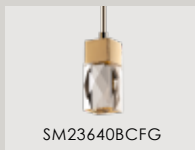

EMPIRE

Like the cityscapes of a prosperous Metropolitan

Brass, steel and wood transformed • Luxurious Wenge finished wood • 3000K LED integrated

SM23640BCFG

SM23641BCPC

SM23645BCFG

SM23648BCPC

*BCPC finish only