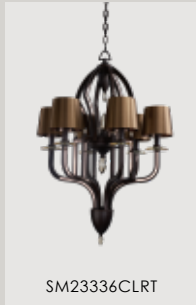

SM23731SGSAH

SM23735SDBRG

SM23738SGSAH

HERMITAGE

In the vein of decor

Classic French frame with rolled edges & mirrored inlays • Finishes include: Russet with Rose Gold inlays or Anthracite with Silver mirror inlays • Coordinating shades: Cappuccino Luxe with Bronze Metallic Pattern liner & Tweed with Silver Metallic Pattern liner • Glass fonts & accents to match the finish, tinted Cognac for Russet finish