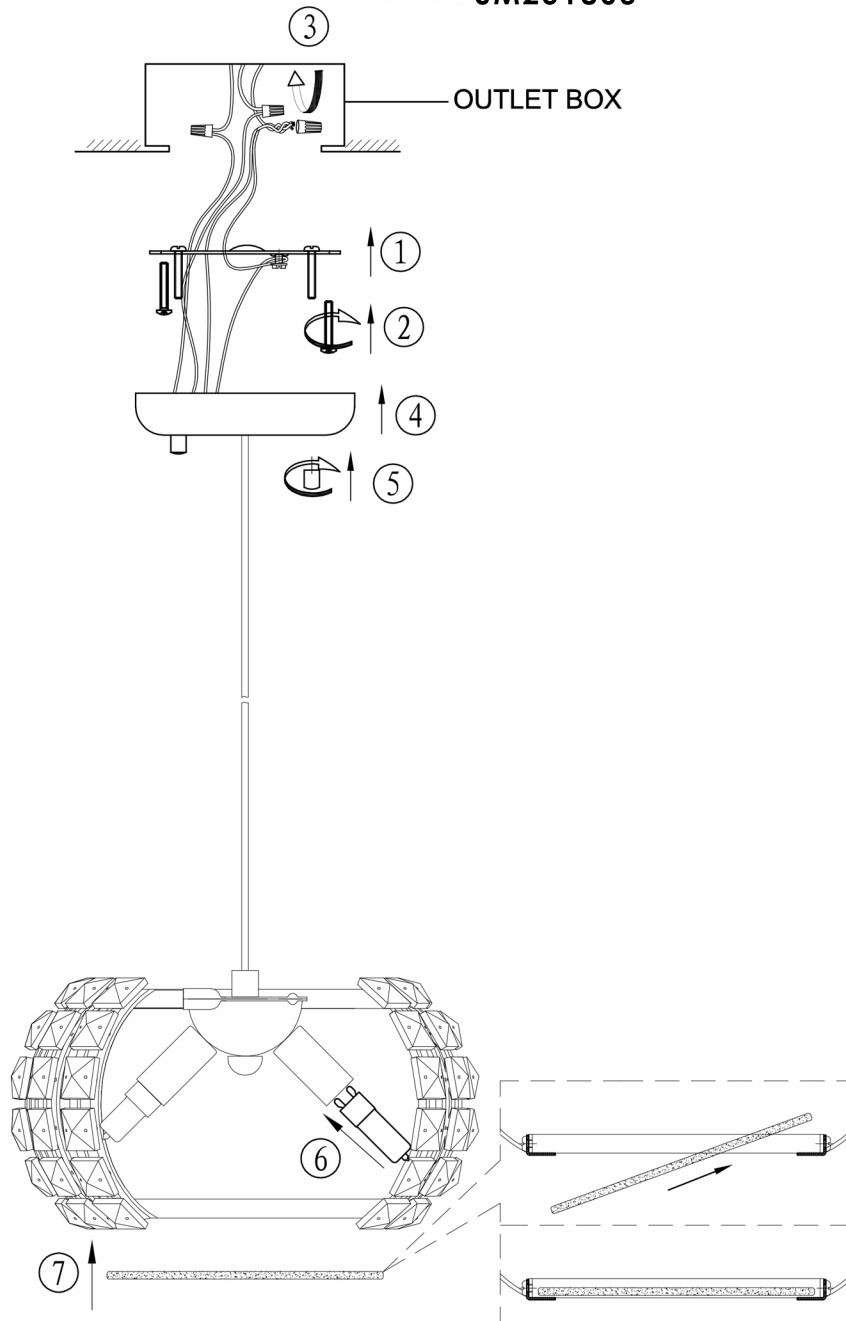

# STUDIO•M

SM251803

Please consult your electrician for hanging fixture and wiring.

## INSTALLATION INSTRUCTION

Item No.: SM251803

### FEATURE

- Lamp Type: G9 3xMAX 40W 120V~ 60Hz
- The lamp can be only indoor used.