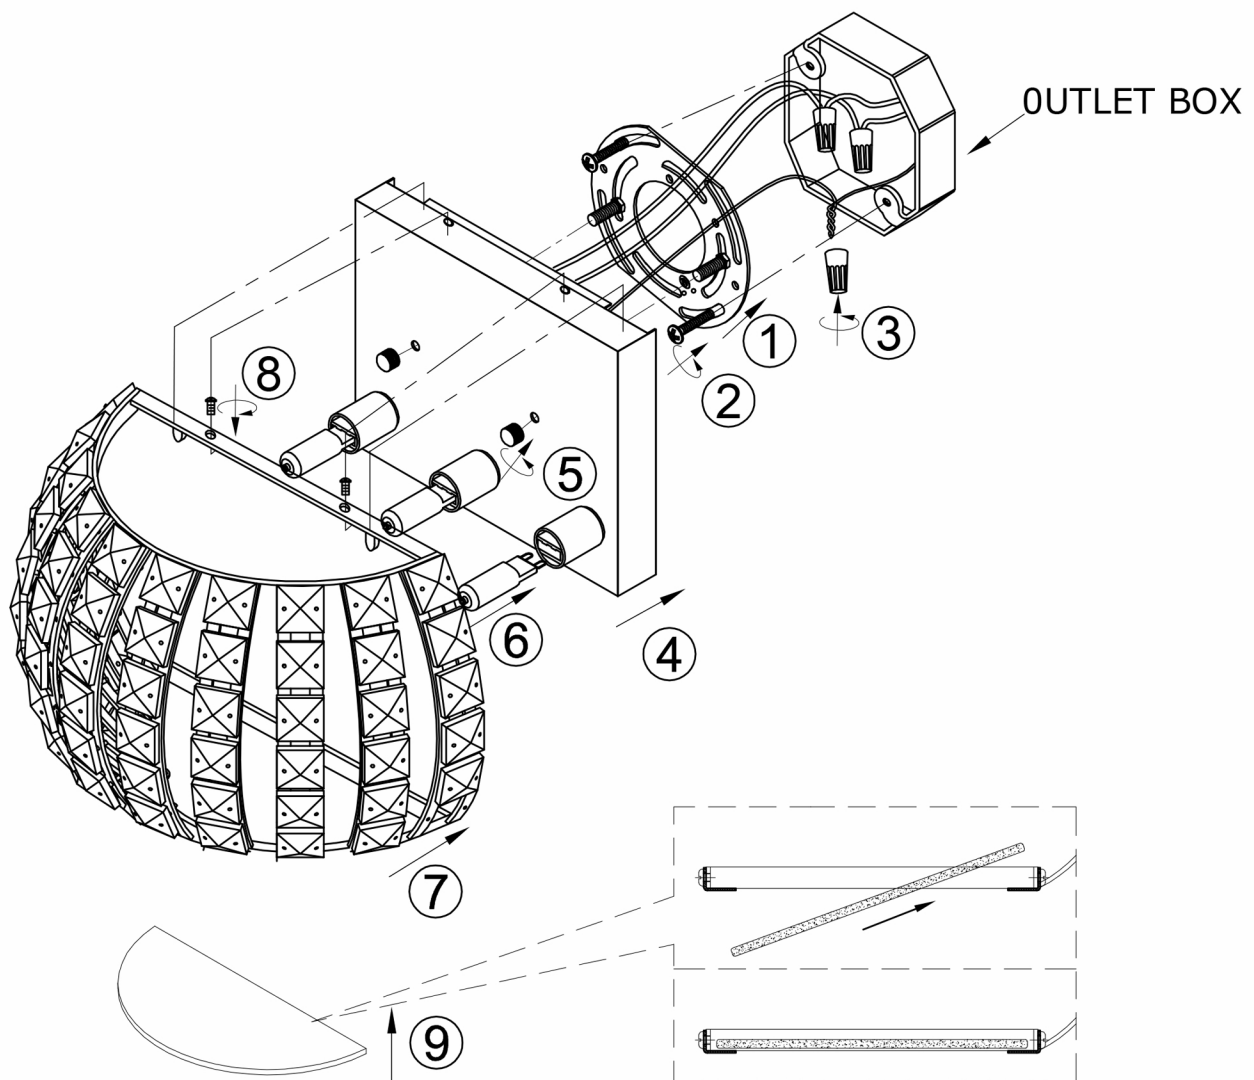

STUDIO•M

SM251806

Please consult your electrician for hanging fixture and wiring.

INSTALLATION INSTRUCTION

Item No. : SM251806

FEATURE

● G9 3xMax 40W 120V~60Hz

The lamp can be only indoor used