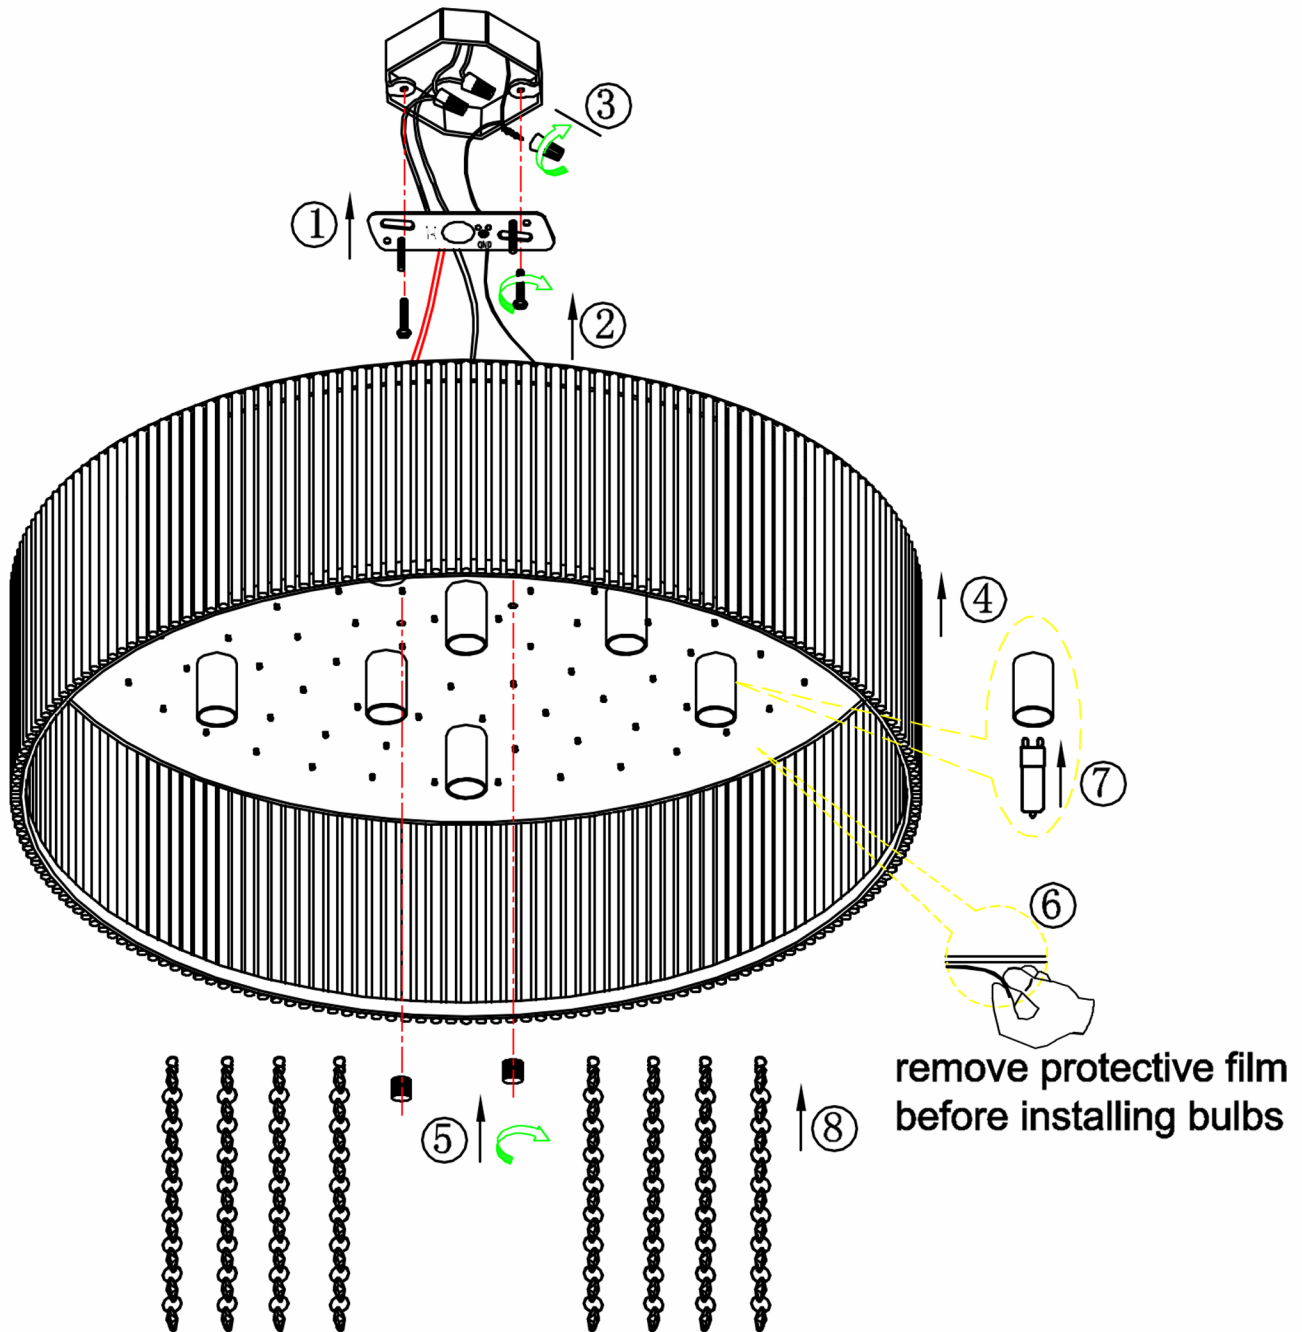

# STUDIO•M

SM253132

Please consult your electrician for hanging fixture and wiring.

## INSTALLATION INSTRUCTION

Item NO. : SM253132

### FEATURE

● Lamp Type: G9 10×MAX 40W 120V~ 60HZ  
The lamp is for indoor use only