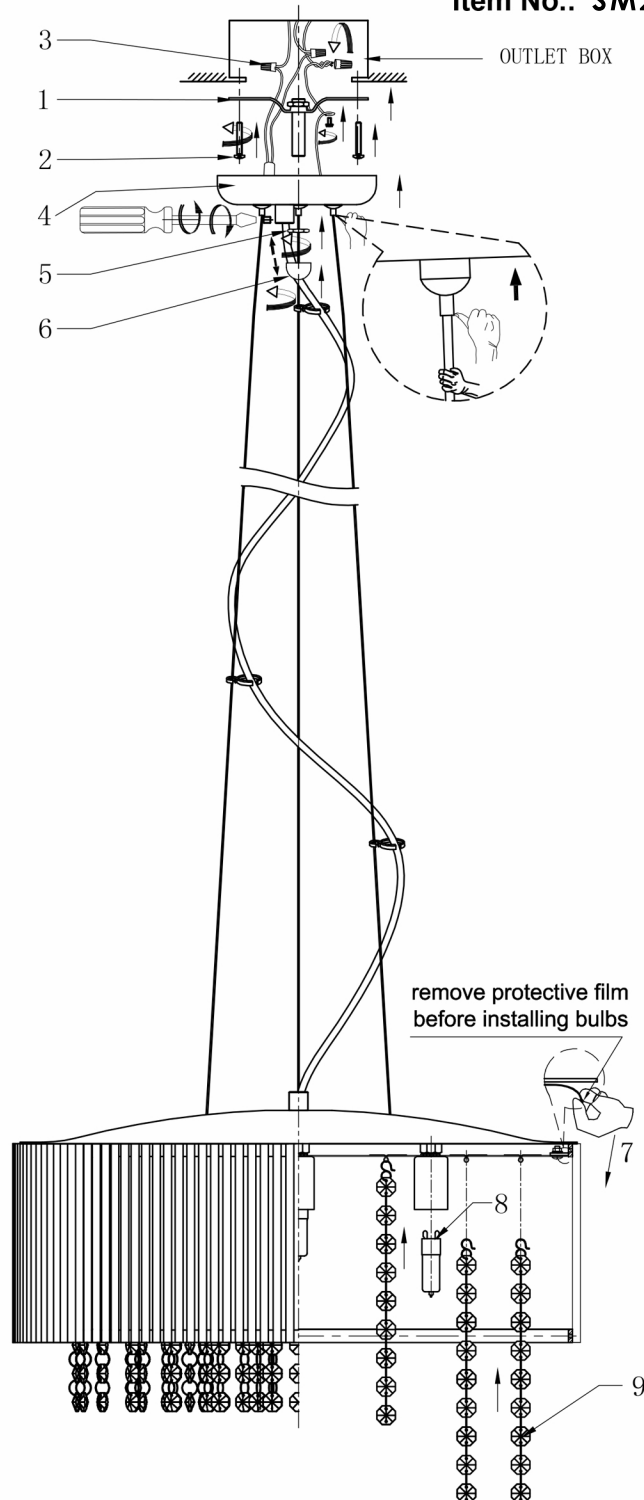

STUDIO•M

SM253135

Please consult your electrician for hanging fixture and wiring.

INSTALLATION INSTRUCTION

Item No.: SM253135

FEATURE

- Lamp Type: "Xenon"G9 7× MAX 40W 120V~ 60HZ
- The lamp is for indoor use only