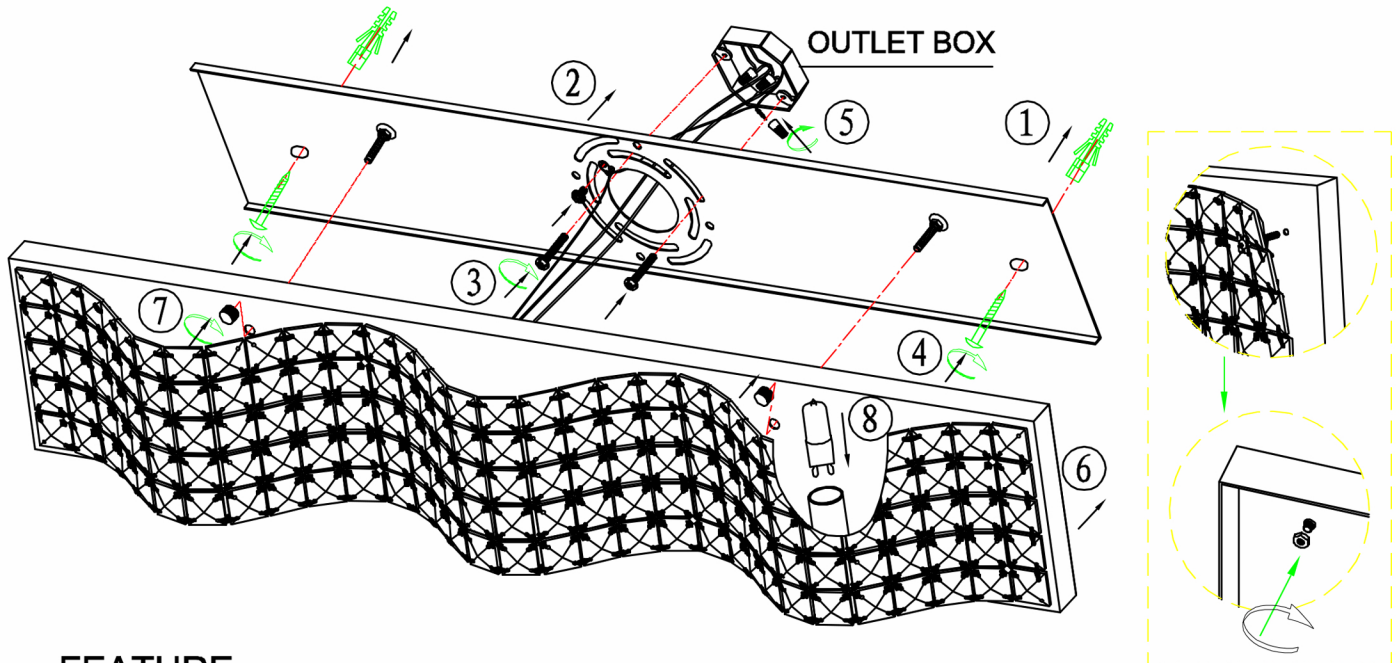

# STUDIO•M

SM254277

Please consult your electrician for hanging fixture and wiring.

## INSTALLATION INSTRUCTION

Item No.: SM254277