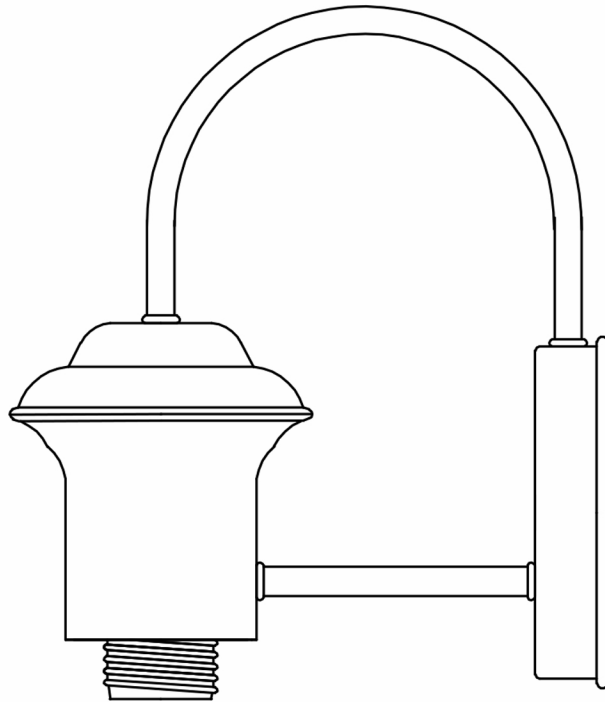

STUDIO•M

SM365003

Please consult your electrician for hanging fixture and wiring.

COVER

RING

BULB