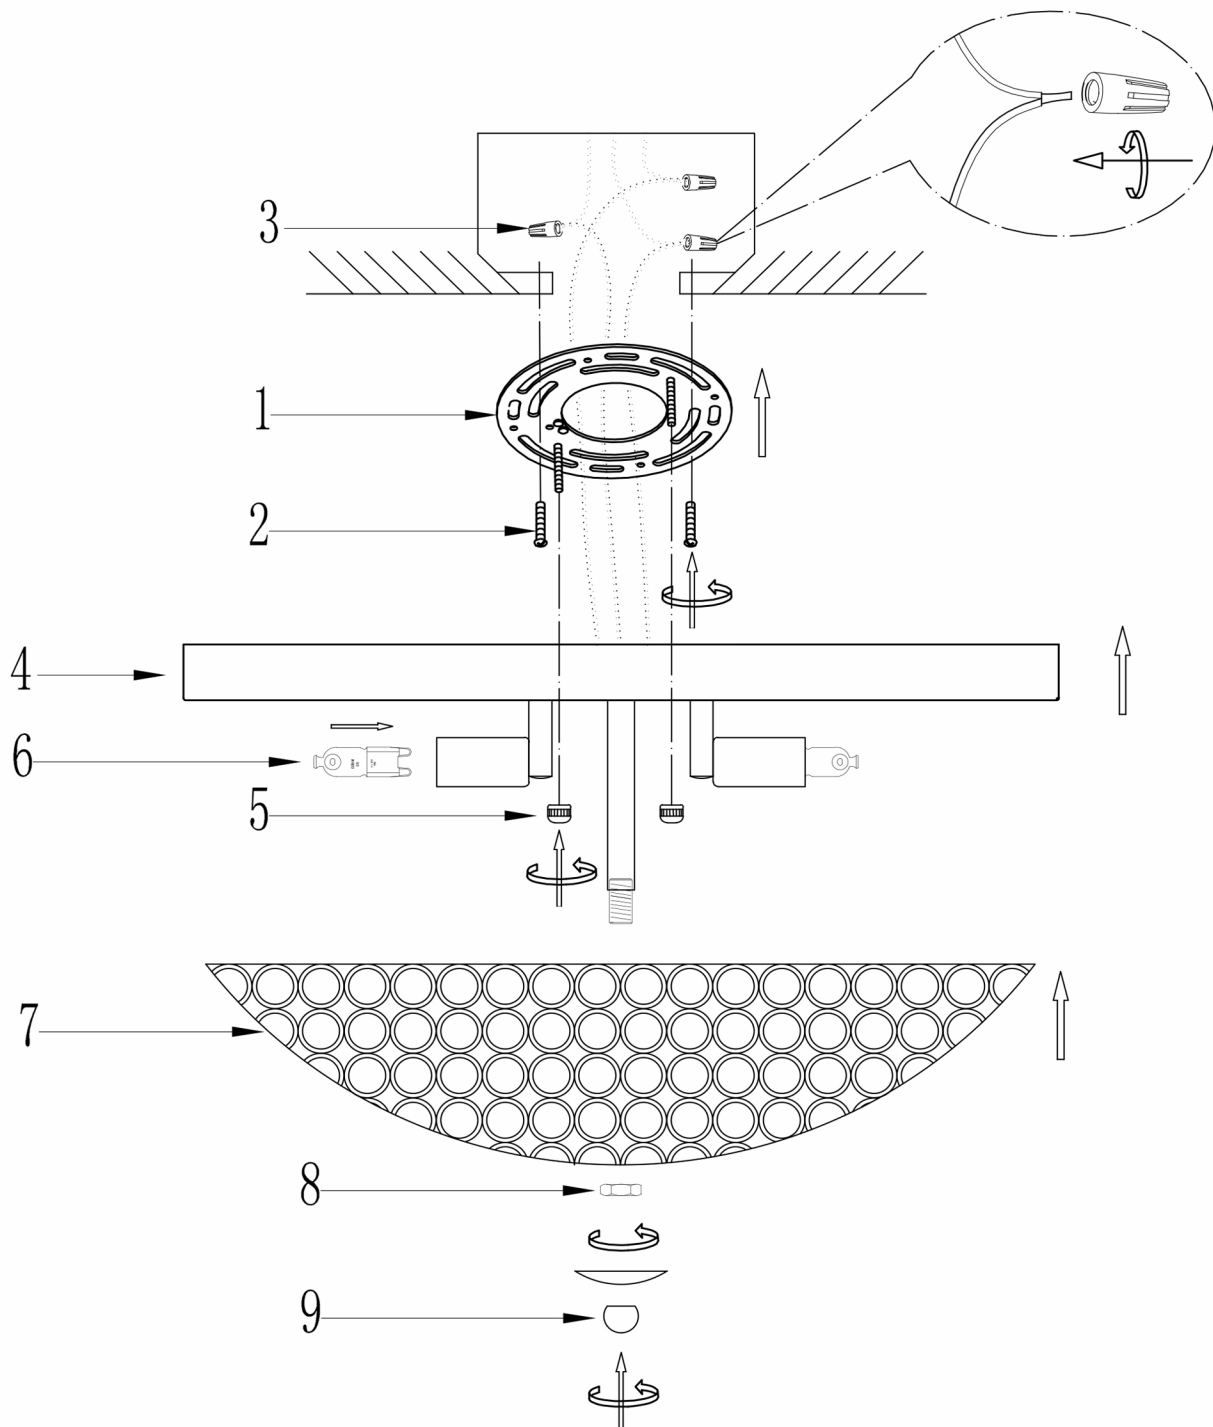

STUDIO•M

SM369871

Please consult your electrician for hanging fixture and wiring.

FEATURE

● Lamp Type: G9 4xMAX 40W 120V~60HZ

The lamp is for indoor use only