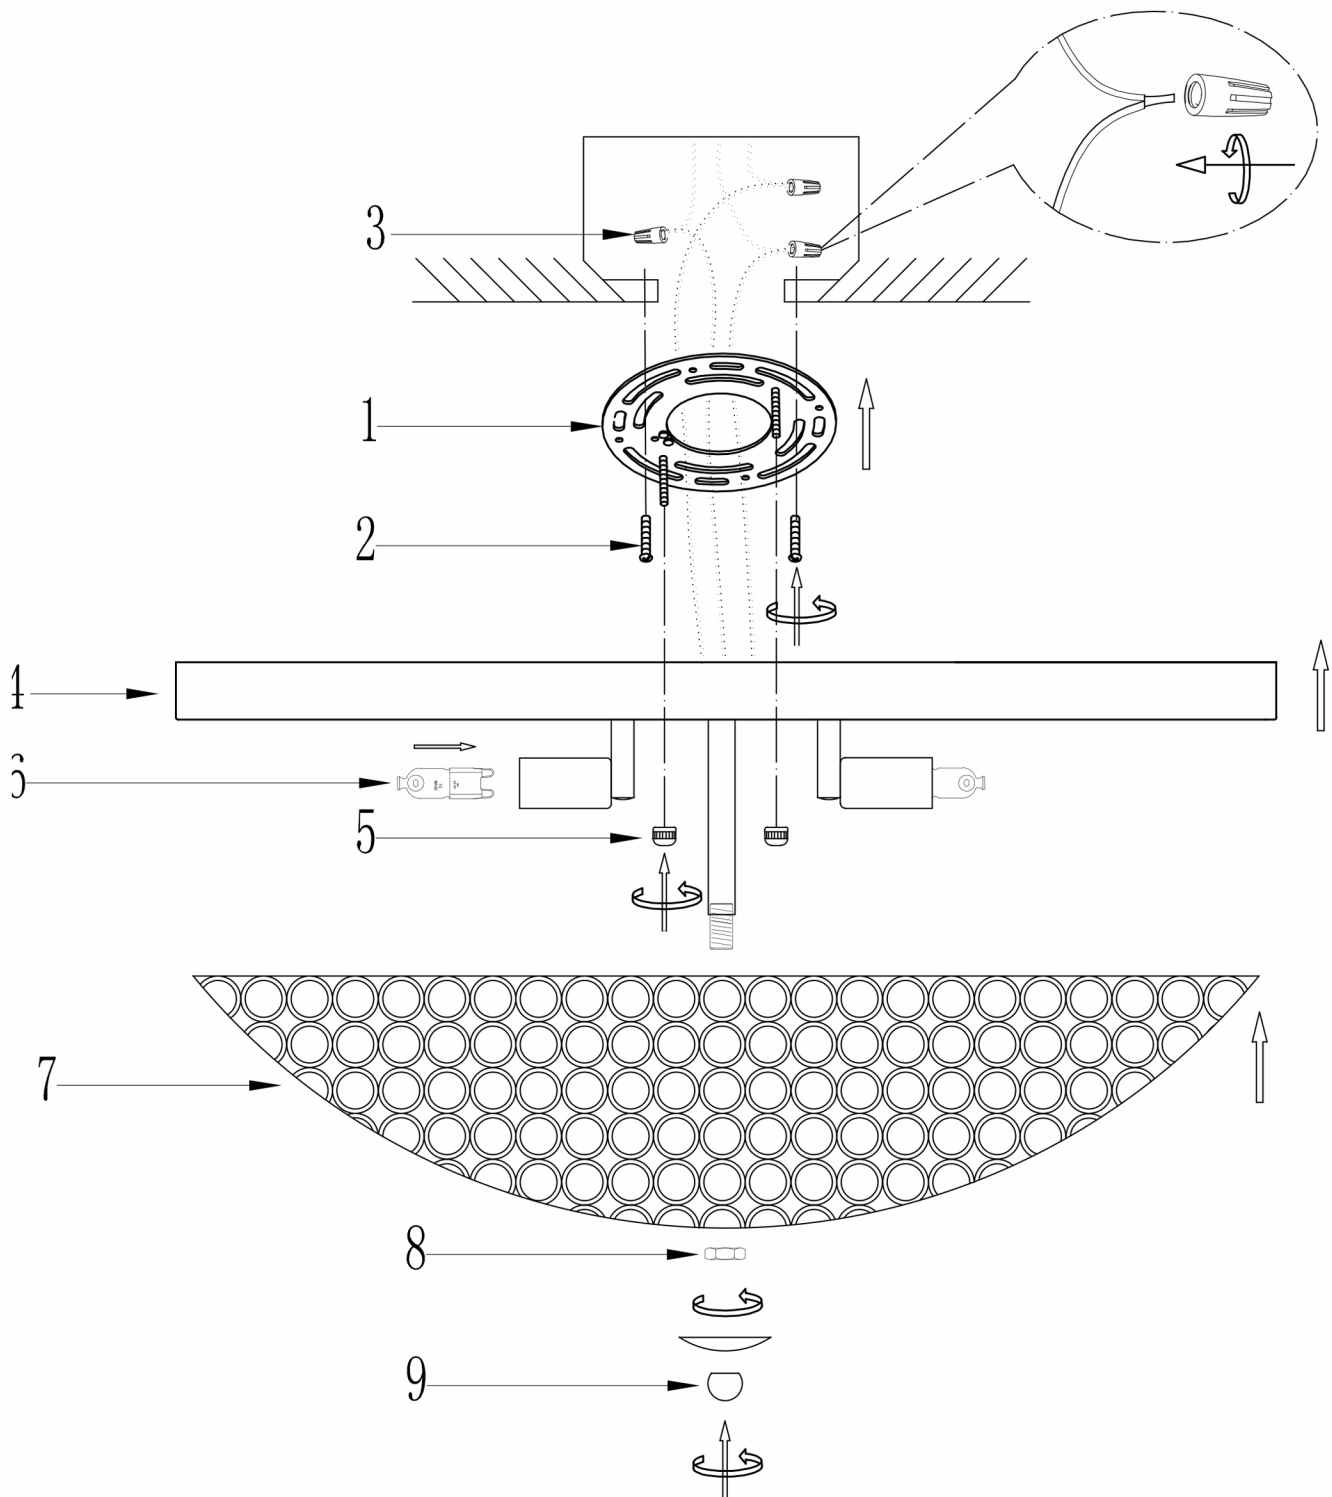

STUDIO•M

SM369872

Please consult your electrician for hanging fixture and wiring.

FEATURE

● Lamp Type: G9 6xMAX 40W 120V~60HZ

The lamp is for indoor use only