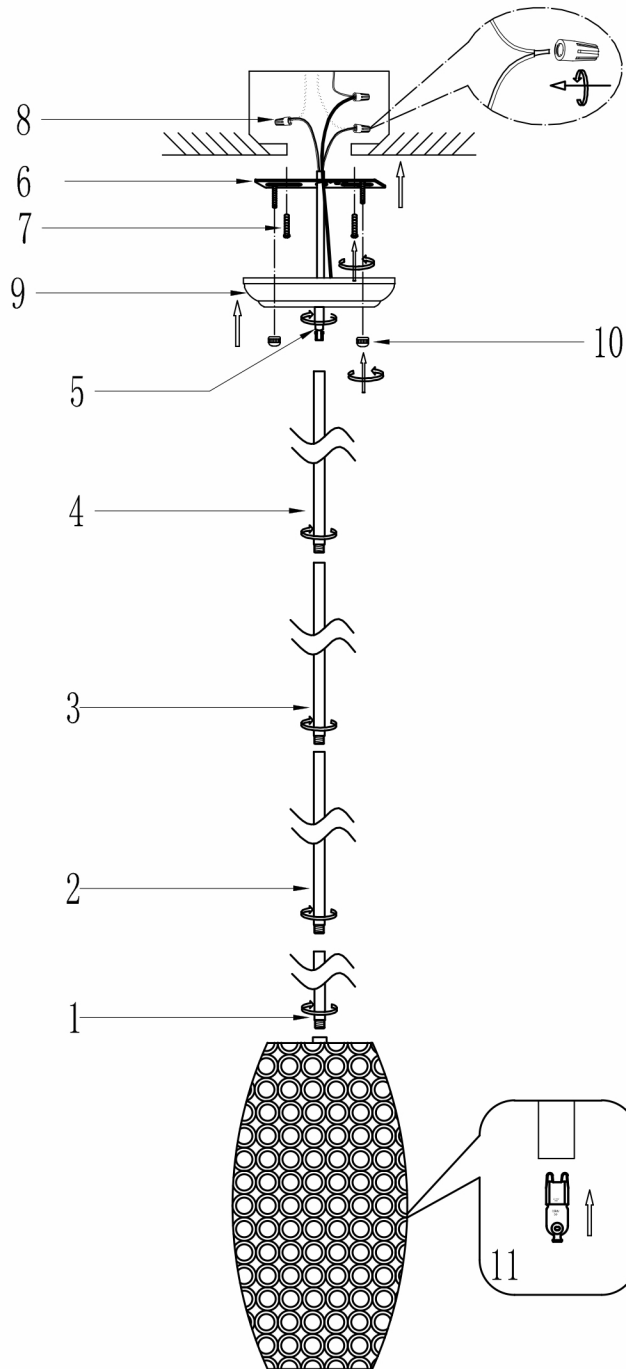

STUDIO•M

SM369882

Please consult your electrician for hanging fixture and wiring.

FEATURE

● Lamp Type: G9 3xMAX 40W 120V~60HZ

The lamp is for indoor use only