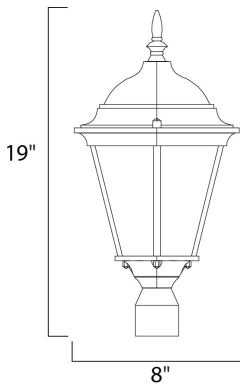

PRODUCT DESCRIPTION

Westlake is a transitional style from Maxim Lighting International in Black, Rust Patina, Empire Bronze, or White finish.

MEASUREMENTS

DIMENSION : 8" L x 8" W x 19" H
 HANGING WEIGHT : 3.3 lb