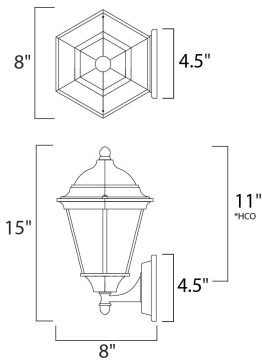

PRODUCT DESCRIPTION

Westlake is a transitional style from Maxim Lighting International in Black, Rust Patina, Empire Bronze, or White finish.

MEASUREMENTS

DIMENSION : 8" W x 15" H x 8" Ext
BACK PLATE : 4.5" W x 4.5" H x 11" HCO
HANGING WEIGHT : 1.87 lb

LAMPING

INPUT VOLTAGE : 120V
BULB : 60W Incandescent E26 Medium , 60W Total
BULB INCLUDED : (Not Included)
DIMMABLE : Yes

FINISHES OPTION

- Black (BK)
- White (WT)

GLASS

Clear CL

MATERIAL

Die Cast Aluminum

RATINGS

cETLus
Wet Location

ADDITIONAL

OPERATING TEMPERATURE:
-20°C (-4°F), 40°C (104°F)

PHOTOMETRIC: Report Found Online

Always consult a qualified electrician before installing any lighting product.