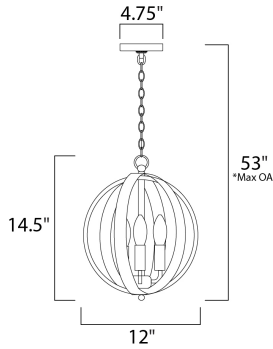

*max overall height

MEASUREMENTS

DIMENSION : 12" L x 12" W x 14.5" H
 MAX OAH : 53" OAH
 CANOPY : 4.75" W x 0.75" H x 4.75" L
 HANGING WEIGHT : 5.72 lb

LAMPING

INPUT VOLTAGE : 120V
 BULB : 60W Incandescent E12 Candelabra , 180W Total
 BULB INCLUDED : (Not Included)
 DIMMABLE : Yes