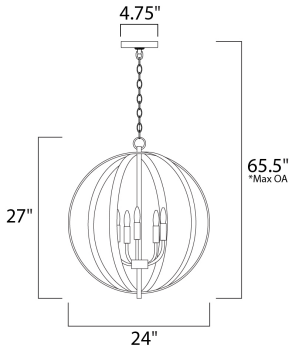

*max overall height

MEASUREMENTS

- DIMENSION : 24" L x 24" W x 27" H
- MAX OAH : 65.5" OAH
- CANOPY : 4.75" W x 0.75" H x 4.75" L
- HANGING WEIGHT : 8.36 lb

LAMPING

- INPUT VOLTAGE : 120V
- BULB : 60W Incandescent E12 Candelabra , 300W Total
- BULB INCLUDED : (Not Included)
- DIMMABLE : Yes