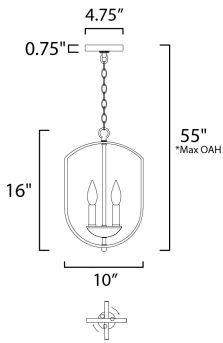

**FINISHES OPTION**

-  Black (BK)
-  Oil Rubbed Bronze (OI)
-  Satin Nickel (SN)

**MATERIAL**

Steel

**RATINGS**

cULus  
Dry Location

**ADDITIONAL**

SLOPE: 90  
OPERATING TEMPERATURE:  
-20°C (-4°F), 40°C (104°F)

**MEASUREMENTS**

- DIMENSION : 10" L x 10" W x 16" H
- MAX OAH : 55" OAH
- CANOPY : 4.75" W x 0.75" H x 4.75" L
- HANGING WEIGHT : 4.6 lb

**LAMPING**

- INPUT VOLTAGE : 120V
- BULB : 60W Incandescent E12 Candelabra , 180W Total
- BULB INCLUDED : (Not Included)
- DIMMABLE : Yes