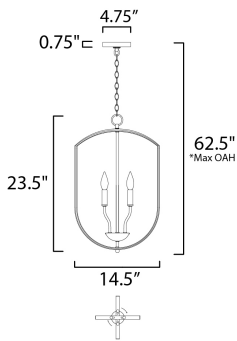

**FINISHES OPTION**

-  Black (BK)
-  Oil Rubbed Bronze (OI)
-  Satin Nickel (SN)

**MATERIAL**

Steel

**RATINGS**

cULus  
Dry Location

**ADDITIONAL**

SLOPE: 90  
OPERATING TEMPERATURE:  
-20°C (-4°F), 40°C (104°F)

**MEASUREMENTS**

- DIMENSION : 14.5" L x 14.5" W x 23.5" H
- MAX OAH : 62.5" OAH
- CANOPY : 4.75" W x 0.75" H x 4.75" L
- HANGING WEIGHT : 6.6 lb

**LAMPING**

- INPUT VOLTAGE : 120V
- BULB : 60W Incandescent E12 Candelabra , 240W Total
- BULB INCLUDED : (Not Included)
- DIMMABLE : Yes