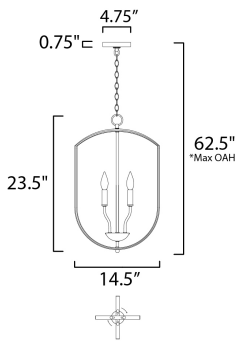

**FINISHES OPTION**

-  Black (BK)
-  Oil Rubbed Bronze (OI)
-  Satin Nickel (SN)

**MATERIAL**

Steel

**RATINGS**

cULus  
Dry Location

**ADDITIONAL**

SLOPE: 90  
OPERATING TEMPERATURE:  
-20°C (-4°F), 40°C (104°F)

**MEASUREMENTS**

- DIMENSION : 14.5" L x 14.5" W x 23.5" H
- MAX OAH : 62.5" OAH
- CANOPY : 4.75" W x 0.75" H x 4.75" L
- HANGING WEIGHT : 7.17 lb

**LAMPING**

- INPUT VOLTAGE : 120V
- BULB : 60W Incandescent E12 Candelabra , 240W Total
- BULB INCLUDED : (Not Included)
- DIMMABLE : Yes