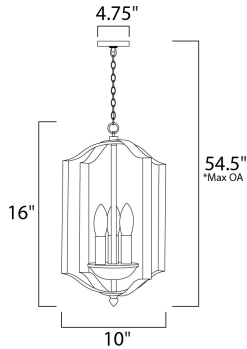

\*max overall height

**MEASUREMENTS**

- DIMENSION : 10" L x 10" W x 16" H
- MAX OAH : 54.5" OAH
- CANOPY : 4.75" W x 0.75" H x 4.75" L
- HANGING WEIGHT : 5.15 lb

**LAMPING**

- INPUT VOLTAGE : 120V
- BULB : 60W Incandescent E12 Candelabra , 180W Total
- BULB INCLUDED : (Not Included)
- DIMMABLE : Yes