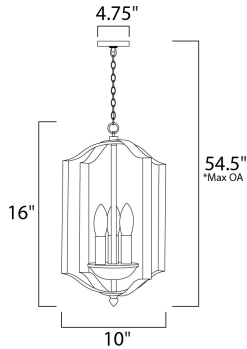

*max overall height

MEASUREMENTS

- DIMENSION : 10" L x 10" W x 16" H
- MAX OAH : 54.5" OAH
- CANOPY : 4.75" W x 0.75" H x 4.75" L
- HANGING WEIGHT : 4.4 lb

LAMPING

- INPUT VOLTAGE : 120V
- BULB : 60W Incandescent E12 Candelabra , 180W Total
- BULB INCLUDED : (Not Included)
- DIMMABLE : Yes