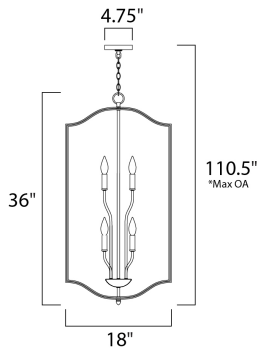

*max overall height

MEASUREMENTS

- DIMENSION : 18" L x 18" W x 36" H
- MAX OAH : 110.5" OAH
- CANOPY : 4.75" W x 0.75" H x 4.75" L
- HANGING WEIGHT : 10.56 lb

LAMPING

- INPUT VOLTAGE : 120V
- BULB : 60W Incandescent E12 Candelabra , 360W Total
- BULB INCLUDED : (Not Included)
- DIMMABLE : Yes