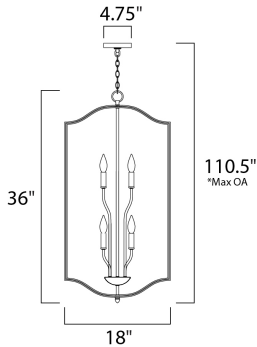

*max overall height

MEASUREMENTS

- DIMENSION : 18" L x 18" W x 36" H
- MAX OAH : 110.5" OAH
- CANOPY : 4.75" W x 0.75" H x 4.75" L
- HANGING WEIGHT : 10.56 lb

LAMPING

- INPUT VOLTAGE : 120V
- BULB : 60W Incandescent E12 Candelabra , 360W Total
- BULB INCLUDED : (Not Included)
- DIMMABLE : Yes