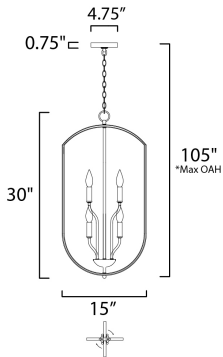

MEASUREMENTS

- DIMENSION : 15" L x 15" W x 30" H
- MAX OAH : 105" OAH
- CANOPY : 4.75" W x 0.75" H x 4.75" L
- HANGING WEIGHT : 9.15 lb

LAMPING

- INPUT VOLTAGE : 120V
- BULB : 60W Incandescent E12 Candelabra , 360W Total
- BULB INCLUDED : (Not Included)
- DIMMABLE : Yes

FINISHES OPTION

- Black (BK)
- Oil Rubbed Bronze (OI)
- Satin Nickel (SN)

MATERIAL

Steel

RATINGS

cULus
Dry Location

ADDITIONAL

SLOPE: 90
OPERATING TEMPERATURE:
-20°C (-4°F), 40°C (104°F)