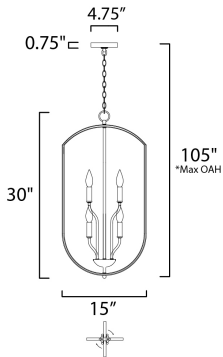

MEASUREMENTS

DIMENSION : 15" L x 15" W x 30" H
 MAX OAH : 105" OAH
 CANOPY : 4.75" W x 0.75" H x 4.75" L
 HANGING WEIGHT : 9.15 lb

LAMPING

INPUT VOLTAGE : 120V
 BULB : 60W Incandescent E12 Candelabra , 360W Total
 BULB INCLUDED : (Not Included)
 DIMMABLE : Yes

FINISHES OPTION

-  Black (BK)
-  Oil Rubbed Bronze (OI)
-  Satin Nickel (SN)

MATERIAL

Steel

RATINGS

cULus
 Dry Location

ADDITIONAL

SLOPE: 90
 OPERATING TEMPERATURE:
 -20°C (-4°F), 40°C (104°F)