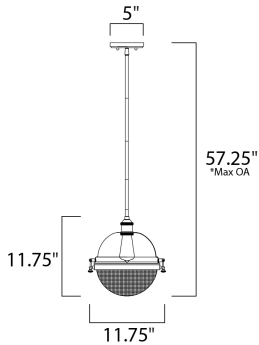

PRODUCT DESCRIPTION

This nautical design features a solid dome of aluminum finished in Oil Rubbed Bronze with solid brass hardware finished in Antique Brass. The Clear prismatic glass diffuser completes the authentic look of this outdoor collection.

*max overall height

MEASUREMENTS

- DIMENSION : 11.75" L x 11.75" W x 13.25" H
- MAX OAH : 57.25" OAH
- CANOPY : 5" W x 0.75" H x 5" L
- HANGING WEIGHT : 7.04 lb

LAMPING

- INPUT VOLTAGE : 120V
- BULB : 60W Incandescent E26 Medium , 60W Total
- BULB INCLUDED : (Not Included)