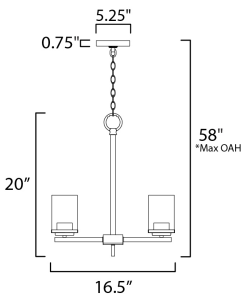

\*max overall height

**MEASUREMENTS**

DIMENSION : 16.5" L x 16.5" W x 20" H  
 MAX OAH : 58" OAH  
 CANOPY : 5.25" W x 0.75" H x 5.25" L  
 HANGING WEIGHT : 6.24 lb

**LAMPING**

INPUT VOLTAGE : 120V  
 BULB : 60W Incandescent E26 Medium , 180W Total  
 BULB INCLUDED : (Not Included)  
 DIMMABLE : Yes