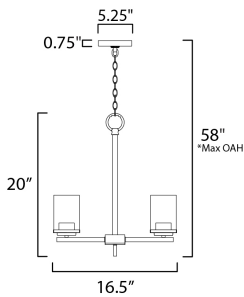

*max overall height

MEASUREMENTS

DIMENSION : 16.5" L x 16.5" W x 18" H
 MAX OAH : 56" OAH
 CANOPY : 5.12" W x 0.79" H x 5.12" L
 HANGING WEIGHT : 6.24 lb

LAMPING

INPUT VOLTAGE : 120V
 BULB : 60W Incandescent E26 Medium , 180W Total
 BULB INCLUDED : (Not Included)
 DIMMABLE : Y