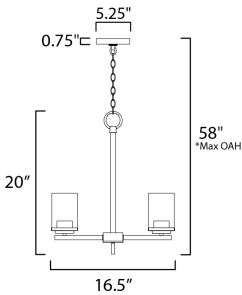

\*max overall height

**MEASUREMENTS**

DIMENSION : 16.5" L x 16.5" W x 18" H  
 MAX OAH : 56" OAH  
 CANOPY : 5.12" W x 0.79" H x 5.12" L  
 HANGING WEIGHT : 6.24 lb

**LAMPING**

INPUT VOLTAGE : 120V  
 BULB : 60W Incandescent E26 Medium , 180W Total  
 BULB INCLUDED : (Not Included)  
 DIMMABLE : Y