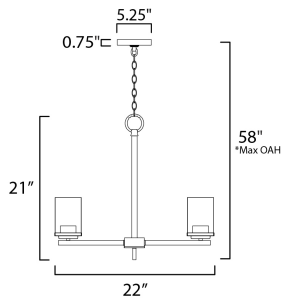

*max overall height

MEASUREMENTS

DIMENSION : 22" L x 22" W x 19" H
 MAX OAH : 56" OAH
 CANOPY : 5.12" W x 0.79" H x 5.12" L
 HANGING WEIGHT : 8.76 lb

LAMPING

INPUT VOLTAGE : 120V
 BULB : 60W Incandescent E26 Medium , 300W Total
 BULB INCLUDED : (Not Included)