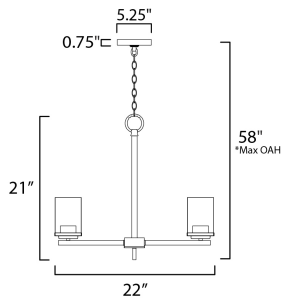

*max overall height

MEASUREMENTS

- DIMENSION : 22" L x 22" W x 19" H
- MAX OAH : 56" OAH
- CANOPY : 5.12" W x 0.79" H x 5.12" L
- HANGING WEIGHT : 8.76 lb

LAMPING

- INPUT VOLTAGE : 120V
- BULB : 60W Incandescent E26 Medium , 300W Total
- BULB INCLUDED : (Not Included)