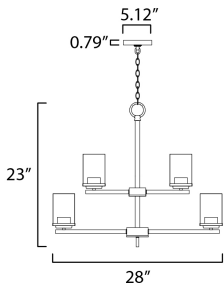

LAMPING

INPUT VOLTAGE : 120V
BULB : 60W Incandescent E26 Medium , 540W Total
BULB INCLUDED : (Not Included)
DIMMABLE : Y