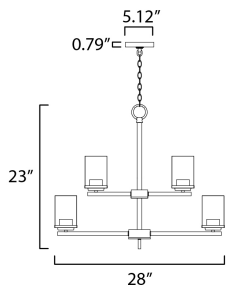

MEASUREMENTS

DIMENSION : 28" L x 28" W x 25" H
 MAX OAH : 99" OAH
 CANOPY : 5.25" W x 0.75" H x 5.25" L
 HANGING WEIGHT : 13.27 lb

LAMPING

INPUT VOLTAGE : 120V
 BULB : 60W Incandescent E26 Medium , 540W Total
 BULB INCLUDED : (Not Included)
 DIMMABLE : Y