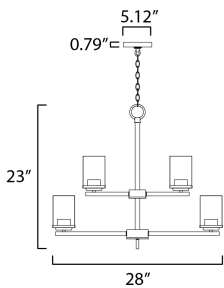

ADDITIONAL

ADJUSTABLE
OPERATING TEMPERATURE:
-20°C (-4°F), 40°C (104°F)

MEASUREMENTS

- DIMENSION : 28" L x 28" W x 23" H
- MAX OAH : 97" OAH
- CANOPY : 5.12" W x 0.79" H x 5.12" L
- HANGING WEIGHT : 13.27 lb