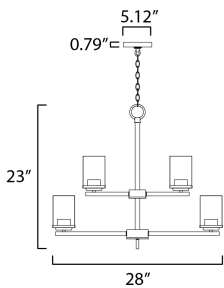

**ADDITIONAL**

ADJUSTABLE  
OPERATING TEMPERATURE:  
-20°C (-4°F), 40°C (104°F)

**MEASUREMENTS**

- DIMENSION : 28" L x 28" W x 23" H
- MAX OAH : 97" OAH
- CANOPY : 5.12" W x 0.79" H x 5.12" L
- HANGING WEIGHT : 13.27 lb