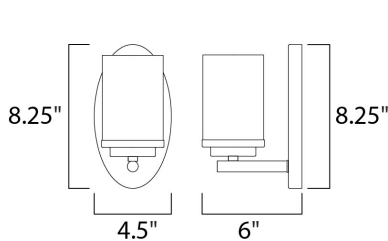

**MEASUREMENTS**

DIMENSION : 4.5" W x 8.25" H x 6" Ext  
 BACK PLATE : 8.25" W x 4.5" H x 4.1" HCO  
 HANGING WEIGHT : 1.21 lb

**LAMPING**

INPUT VOLTAGE : 120V  
 BULB : 60W Incandescent E26 Medium , 60W Total  
 BULB INCLUDED : (Not Included)  
 DIMMABLE : Y  
 LIGHTING\_DIRECTION : Omni