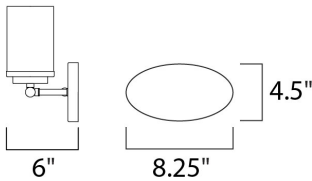

MEASUREMENTS

DIMENSION : 12" W x 9" H x 6" Ext
 BACK PLATE : 4.5" W x 8.25" H x 7.8" HCO
 HANGING WEIGHT : 2.1 lb

LAMPING

INPUT VOLTAGE : 120V
 BULB : 60W Incandescent E26 Medium , 120W Total
 BULB INCLUDED : (Not Included)
 DIMMABLE : Y
 LIGHTING_DIRECTION : Omni