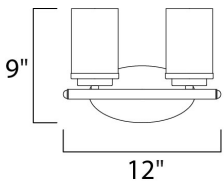

MEASUREMENTS

DIMENSION : 12" W x 9" H x 6" Ext
 BACK PLATE : 4.5" W x 8.25" H x 7.8" HCO
 HANGING WEIGHT : 2.1 lb

LAMPING

INPUT VOLTAGE : 120V
 BULB : 60W Incandescent E26 Medium , 120W Total
 BULB INCLUDED : (Not Included)
 DIMMABLE : Y
 LIGHTING_DIRECTION : Omni