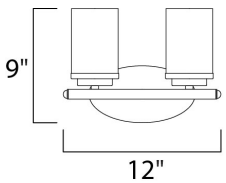

MEASUREMENTS

DIMENSION : 12" W x 9" H x 6" Ext
 BACK PLATE : 4.5" W x 8.25" H x 7.8" HCO
 HANGING WEIGHT : 2.1 lb

LAMPING

INPUT VOLTAGE : 120V
 BULB : 60W Incandescent E26 Medium , 120W Total
 BULB INCLUDED : (Not Included)
 DIMMABLE : Y
 LIGHTING_DIRECTION : Omni