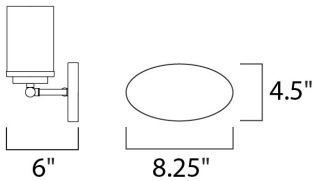

MEASUREMENTS

DIMENSION : 12" W x 9" H x 6" Ext
 BACK PLATE : 4.5" W x 8.25" H x 7.8" HCO
 HANGING WEIGHT : 2.1 lb

LAMPING

INPUT VOLTAGE : 120V
 BULB : 60W Incandescent E26 Medium , 120W Total
 BULB INCLUDED : (Not Included)
 DIMMABLE : Y
 LIGHTING_DIRECTION : Omni