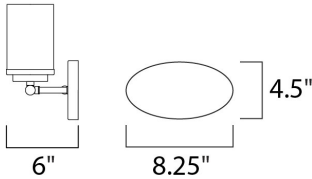

MEASUREMENTS

DIMENSION : 12" W x 9" H x 6" Ext
 BACK PLATE : 4.5" W x 8.25" H x 7.8" HCO
 HANGING WEIGHT : 2.1 lb

LAMPING

INPUT VOLTAGE : 120V
 BULB : 60W Incandescent E26 Medium , 120W Total
 BULB INCLUDED : (Not Included)
 DIMMABLE : Y
 LIGHTING_DIRECTION : Omni