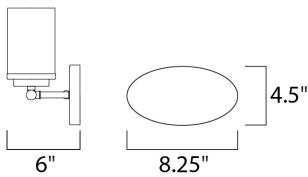

**MEASUREMENTS**

DIMENSION : 19.25" W x 9" H x 6" Ext  
 BACK PLATE : 8.25" W x 4.5" H x 7.8" HCO  
 HANGING WEIGHT : 2.9 lb

**LAMPING**

INPUT VOLTAGE : 120V  
 BULB : 60W Incandescent E26 Medium , 180W Total  
 BULB INCLUDED : (Not Included)  
 DIMMABLE : Y  
 LIGHTING\_DIRECTION : Omni