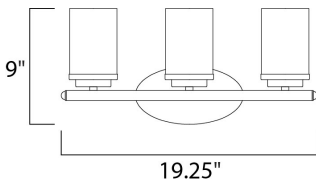

**MEASUREMENTS**

DIMENSION : 19.25" W x 9" H x 6" Ext  
 BACK PLATE : 8.25" W x 4.5" H x 7.8" HCO  
 HANGING WEIGHT : 2.9 lb

**LAMPING**

INPUT VOLTAGE : 120V  
 BULB : 60W Incandescent E26 Medium , 180W Total  
 BULB INCLUDED : (Not Included)  
 DIMMABLE : Y  
 LIGHTING\_DIRECTION : Omni