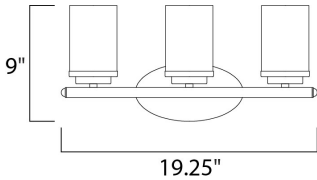

MEASUREMENTS

DIMENSION : 19.25" W x 9" H x 6" Ext
 BACK PLATE : 6.75" HCO
 CANOPY : 4.5" W x 0.79" H x 8.25" L
 HANGING WEIGHT : 2.9 lb

LAMPING

INPUT VOLTAGE : 120V
 BULB : 60W Incandescent E26 Medium , 180W Total
 BULB INCLUDED : (Not Included)
 LIGHTING_DIRECTION : Omni