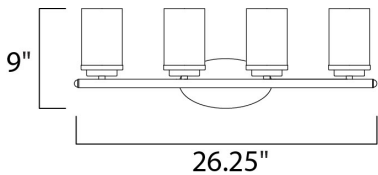

**MEASUREMENTS**

DIMENSION : 26.25" W x 9" H x 6" Ext  
 BACK PLATE : 8.25" W x 4.5" H x 7.8" HCO  
 HANGING WEIGHT : 3.61 lb

**LAMPING**

INPUT VOLTAGE : 120V  
 BULB : 60W Incandescent E26 Medium , 240W Total  
 BULB INCLUDED : (Not Included)  
 DIMMABLE : Y  
 LIGHTING\_DIRECTION : Omni