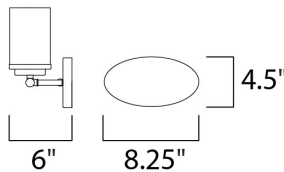

**MEASUREMENTS**

DIMENSION : 26.25" W x 9" H x 6" Ext  
 BACK PLATE : 8.25" W x 4.5" H x 7.8" HCO  
 HANGING WEIGHT : 3.61 lb

**LAMPING**

INPUT VOLTAGE : 120V  
 BULB : 60W Incandescent E26 Medium , 240W Total  
 BULB INCLUDED : (Not Included)  
 DIMMABLE : Y  
 LIGHTING\_DIRECTION : Omni