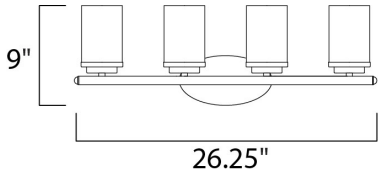

MEASUREMENTS

DIMENSION : 26.25" W x 9" H x 6" Ext
 BACK PLATE : 8.25" W x 4.5" H x 7.8" HCO
 HANGING WEIGHT : 3.61 lb

LAMPING

INPUT VOLTAGE : 120V
 BULB : 60W Incandescent E26 Medium , 240W Total
 BULB INCLUDED : (Not Included)
 DIMMABLE : Y
 LIGHTING_DIRECTION : Omni