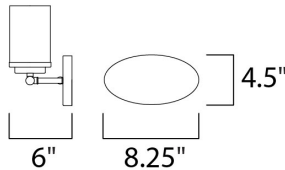

MEASUREMENTS

DIMENSION : 26.25" W x 9" H x 6" Ext
 BACK PLATE : 8.25" W x 4.5" H x 7.8" HCO
 HANGING WEIGHT : 3.61 lb

LAMPING

INPUT VOLTAGE : 120V
 BULB : 60W Incandescent E26 Medium , 240W Total
 BULB INCLUDED : (Not Included)
 DIMMABLE : Y
 LIGHTING_DIRECTION : Omni