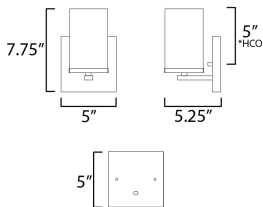

LAMPING

INPUT VOLTAGE : 120V
BULB : 60W Incandescent E26 Medium , 60W Total
BULB INCLUDED : (Not Included)
LIGHTING_DIRECTION : Up/Down