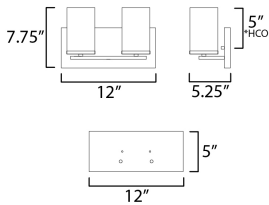

LAMPING

INPUT VOLTAGE : 120V
BULB : 60W Incandescent E26 Medium , 60W Total
BULB INCLUDED : (Not Included)
LIGHTING_DIRECTION : Up/Down