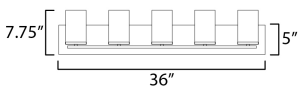

LAMPING

INPUT VOLTAGE : 120V
BULB : 60W Incandescent E26 Medium , 60W Total
BULB INCLUDED : (Not Included)
LIGHTING_DIRECTION : Up/Down