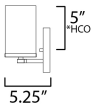

LAMPING

INPUT VOLTAGE : 120V
BULB : 60W Incandescent E26 Medium , 60W Total
BULB INCLUDED : (Not Included)
LIGHTING_DIRECTION : Up/Down

FINISHES OPTION

- Black (BK)
- Satin Brass (SBR)
- Satin Nickel (SN)

GLASS

Satin White SW

MATERIAL

Steel + Glass