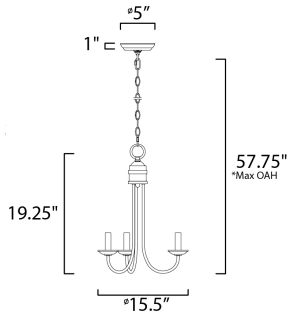

PRODUCT DESCRIPTION

Modern style at a competitive price will make this collection the next builder standard. Tall profile Frost glass shades adorn a minimalistic frame in your choice of Satin Nickel or Oil Rubbed Bronze.

*max overall height

MEASUREMENTS

DIMENSION : 15.5" L x 15.5" W x 19.25" H
 MAX OAH : 57.75" OAH
 CANOPY : 5" W x 1" H x 5" L
 HANGING WEIGHT : 6.61 lb

LAMPING

INPUT VOLTAGE : 120V
 BULB : 60W Incandescent E12 Candelabra , 180W Total
 BULB INCLUDED : (Not Included)
 DIMMABLE : Yes

FINISHES OPTION

-  Oil Rubbed Bronze (OI)
-  Satin Nickel (SN)

MATERIAL

Steel

RATINGS

cULus
 Dry Location

ADDITIONAL

SLOPE: 70
 OPERATING TEMPERATURE:
 -20°C (-4°F), 40°C (104°F)